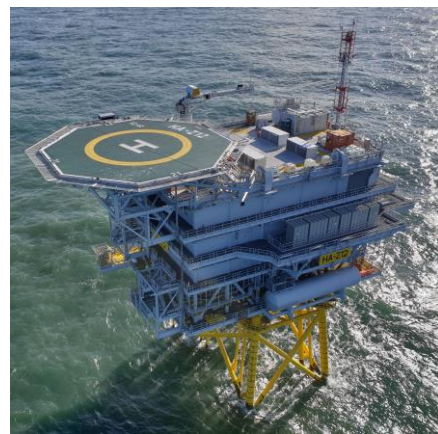

HELIDECK INFORMATION PLATE

Certificate Expiry Date: 31 July 2026

HELIDECK Elev 150 ft	VAR	POSITION N53 52.66 E001 53.69	EGTJ HA-Z12		
HEIGHT OF INSTALLATION: HIGHEST OBSTACLE WITHIN 5NM:		187ft WTG 670ft	VHF 122.230	NDB N/A	Issue Date 20 Aug 2024
FUELLING INSTALLATION: STARTING EQUIPMENT:		No Yes	Operating Company Orsted		Issued By Helideck Certification Agency
HELIDECK D value:		20.9			
P/R/H Category:		F			
Max Weight:		12.6			
Circle & H Lights:		Yes			

Wind (T°)	Kts	Limitation /Comment
		NUI - Platform located in Hornsea Windfarm Note: <ul style="list-style-type: none"> • Wind turbines to NW & SE within 1100m of helideck • Table 1(T) if overflight of 5:1 items unavoidable
		Non-Compliance
	5:1	SW access, east access and platform structure