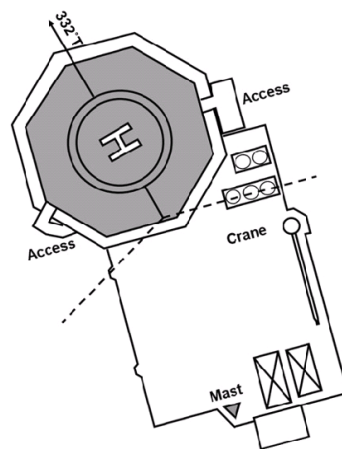

HELIDECK INFORMATION PLATE

Certificate Expiry Date: 31 July 2026

HELIDECK Elev 150 ft	VAR	POSITION N53 52.66 E001 53.69	EGTJ HA-Z12		
HEIGHT OF INSTALLATION: HIGHEST OBSTACLE WITHIN 5NM:		187ft WTG 670ft	VHF 122.230	NDB N/A	Issue Date 20 Aug 2024
FUELLING INSTALLATION: STARTING EQUIPMENT:		No Yes	Operating Company Orsted		Issued By Helideck Certification Agency
HELIDECK D value:		20.9			
P/R/H Category:		F			
Max Weight:		12.6			
Circle & H Lights:		Yes			

Wind (T°)	Kts	Limitation /Comment
		NUI - Platform located in Hornsea Windfarm Note: <ul style="list-style-type: none"> • Wind turbines to NW & SE within 1100m of helideck • Table 1(T) if overflight of 5:1 items unavoidable
		Non-Compliance
	5:1	SW access, east access and platform structure