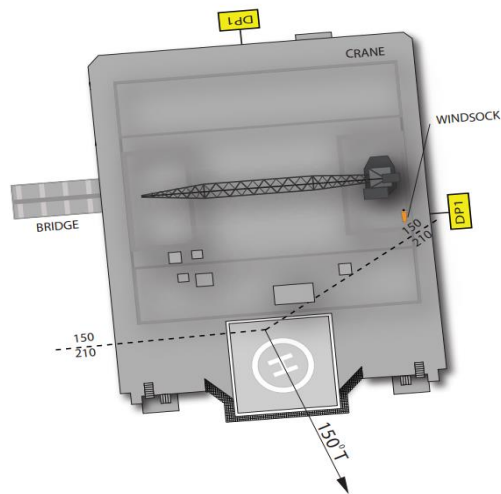

HELIDECK INFORMATION PLATE

Certificate Expiry Date: 12th October 2024

HELIDECK Elev 94 ft	VAR 2 W	POSITION N53 50.8 W003 34.8	EGMN DP-1		
HEIGHT OF INSTALLATION: HIGHEST OBSTACLE WITHIN 5NM:		397ft Check	VHF 122.380	NDB -	Issue Date 21 Dec 2023
FUELLING INSTALLATION: STARTING EQUIPMENT:		No Available from CPC-1	Operating Company		Issued By
HELIDECK D value: P/R/H Category: Max Weight: Circle & H Lights:		17.1m F 6.8t No	Spirit Energy		Helideck Certification Agency

Wind (T°)	Kts	Limitation /Comment
270-340	≥20	Platform • Deck closed • Deck normally only used when CPC-1 deck is out of limits (045 - 135 above 30 Kts) • Daylight Operations only - Circle & "H" lights not fitted • Table 1 if overflight of 5:1 infringements unavoidable • Possible turbulence up to 30knts on wind direction 240° - further turbulence reports requested please
		Non-Compliance
5:1		Platform structure to east and west