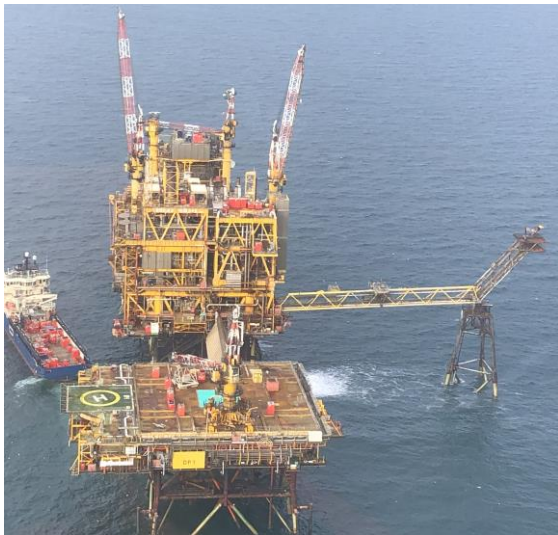

HELIDECK INFORMATION PLATE

Certificate Expiry Date: 12th October 2024

HELIDECK Elev 94 ft	VAR 2 W	POSITION N53 50.8 W003 34.8	EGMN DP-1		
HEIGHT OF INSTALLATION: HIGHEST OBSTACLE WITHIN 5NM:		397ft Check	VHF 122.380	NDB -	Issue Date 21 Dec 2023
FUELLING INSTALLATION: STARTING EQUIPMENT:		No Available from CPC-1	Operating Company		Issued By
HELIDECK D value: P/R/H Category: Max Weight: Circle & H Lights:		17.1m F 6.8t No	Spirit Energy		Helideck Certification Agency

Wind (T°)	Kts	Limitation /Comment
270-340	≥20	Platform • Deck closed • Deck normally only used when CPC-1 deck is out of limits (045 - 135 above 30 Kts) • Daylight Operations only - Circle & "H" lights not fitted • Table 1 if overflight of 5:1 infringements unavoidable • Possible turbulence up to 30knts on wind direction 240° - further turbulence reports requested please
		Non-Compliance
5:1		Platform structure to east and west