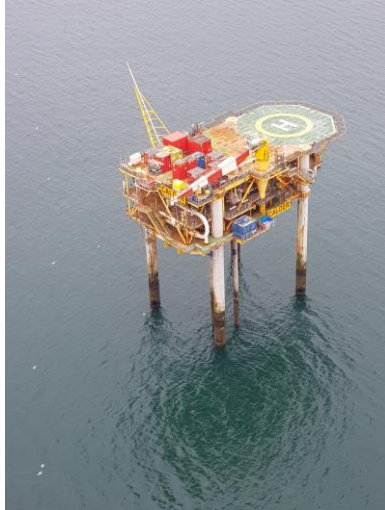

HELIDECK INFORMATION PLATE

HELIDECK Elev 105 ft	VAR 2 W	POSITION N53 48.5 W003 39.8	EGCE Calder		
HEIGHT OF INSTALLATION: HIGHEST OBSTACLE WITHIN 5NM:		133ft Check	VHF 122.380	NDB Nil	Issue Date 13 Apr 2023
FUELLING INSTALLATION: STARTING EQUIPMENT:		No No	Operating Company Spirit Energy		Issued By Helideck Certification Agency
HELIDECK D value: P/R/H Category: Max Weight: Circle & H Lights:		16.66 F 7.0 Yes			

Wind (T°)	Kts	Limitation /Comment
		NUI • Table 1(T) if overflight of 5:1 item unavoidable
		Non-Compliance
	5:1	Perimeter frame at both access points 2.7m from SLA