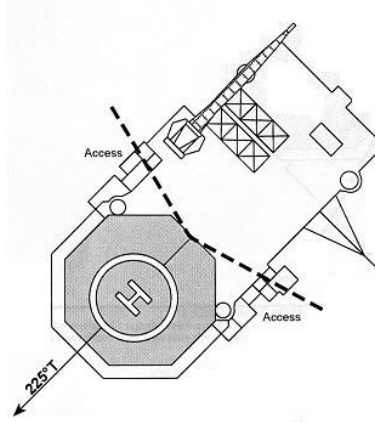

HELIDECK INFORMATION PLATE

HELIDECK Elev 105 ft	VAR 2 W	POSITION N53 48.5 W003 39.8	EGCE Calder		
HEIGHT OF INSTALLATION: HIGHEST OBSTACLE WITHIN 5NM:		133ft Check	VHF 122.380	NDB Nil	Issue Date 13 Apr 2023
FUELLING INSTALLATION: STARTING EQUIPMENT:		No No	Operating Company Spirit Energy		Issued By Helideck Certification Agency
HELIDECK D value: P/R/H Category: Max Weight: Circle & H Lights:		16.66 F 7.0 Yes			

Wind (T°)	Kts	Limitation /Comment
		NUI • Table 1(T) if overflight of 5:1 item unavoidable
		Non-Compliance
	5:1	Perimeter frame at both access points 2.7m from SLA