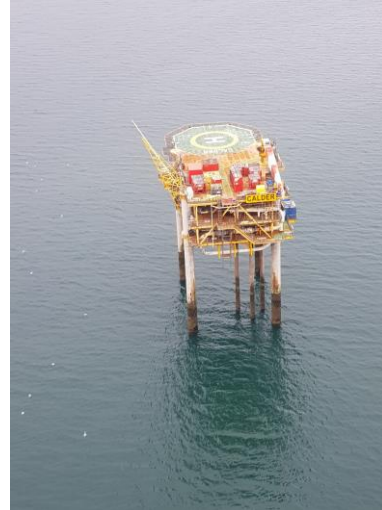

HELIDECK INFORMATION PLATE

HELIDECK Elev 105 ft	VAR 2 W	POSITION N53 48.5 W003 39.8	EGCE Calder		
HEIGHT OF INSTALLATION: HIGHEST OBSTACLE WITHIN 5NM:		133ft Check	VHF 122.380	NDB Nil	Issue Date 13 Apr 2023
FUELLING INSTALLATION: STARTING EQUIPMENT:		No No	Operating Company Spirit Energy		Issued By Helideck Certification Agency
HELIDECK D value: P/R/H Category: Max Weight: Circle & H Lights:		16.66 F 7.0 Yes			

Wind (T°)	Kts	Limitation /Comment
		NUI • Table 1(T) if overflight of 5:1 item unavoidable
		Non-Compliance
	5:1	Perimeter frame at both access points 2.7m from SLA